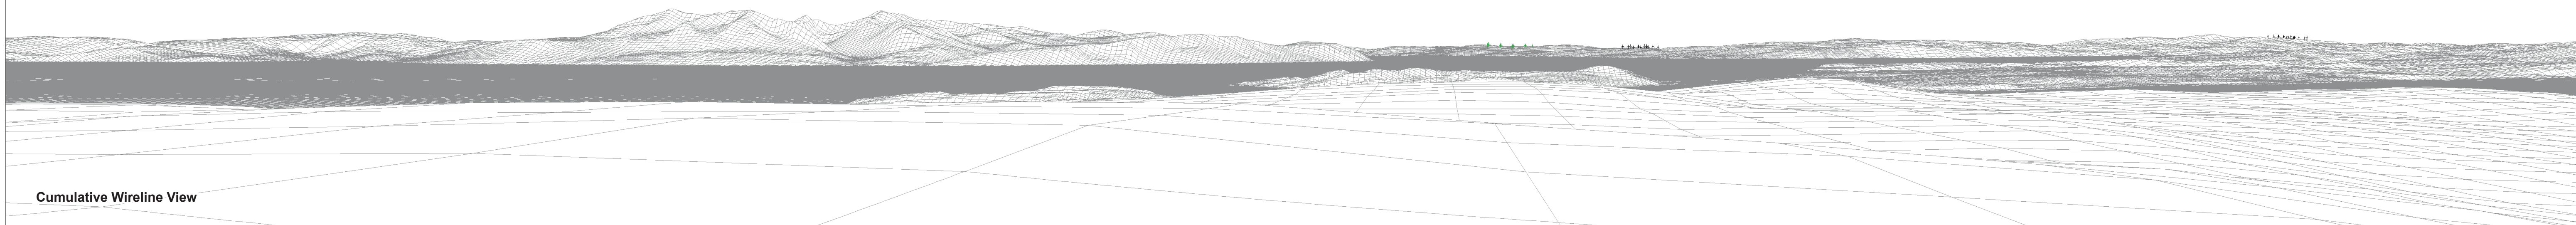

Shewalton Moss/ Glaxo (20.9km)
GSK Shewalton (20.2km)

Sorbie (8km)

Ardrossan Extension (5.6km)
Ardrossan (5.8km)

Cumulative Wireline View

Eascairt (38.9km)

Freasdail (39.3km)

Allt Dearg (46.2km)
Sronoire (46.1km)

Cumulative Wireline View

OS reference	222757 E 653438 N	Horizontal field of view	90° (cylindrical projection)
Elevation	385.97 m AOD	Principal distance	522 mm
Direction of view	175°- 265°	Paper size	841 x 297 mm (half A1)
Nearest turbine	12.039 km	Correct printed image size	820 x 130 mm

Figure 2.10b
Viewpoint 9: Kaim Hill Cumulative Wireline