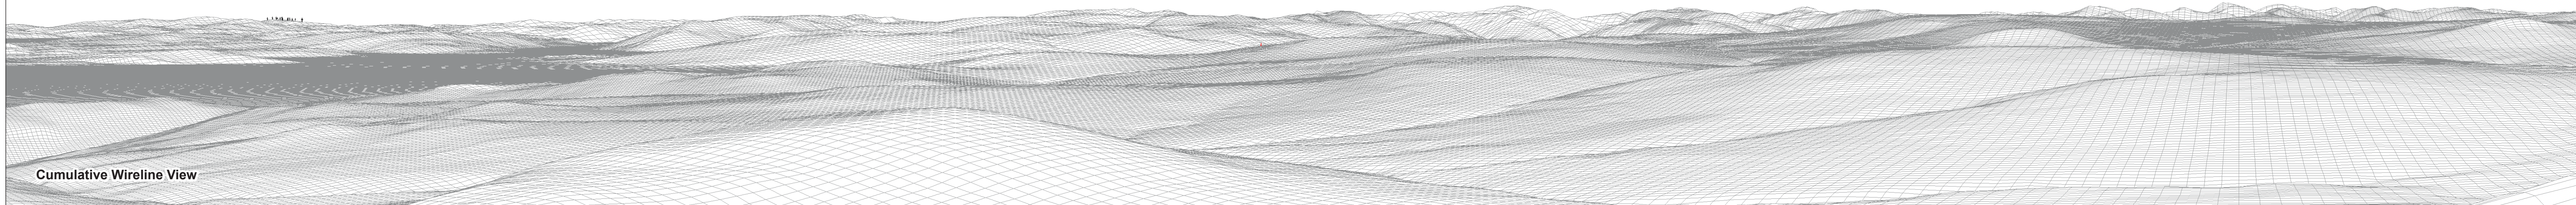

Ailt Dearg (46.6km)
Srondoire (46.5km)

Proposed Development (7.7km)

Castlemilk (35.2km)
Mossneuk Farm (20km)

Middleton Farm (18km) Neilstonside (21.2km)
Wester Plymuir (16.9km) Braco (15.6km)
Radio City Community Wind Farm (3.2km)