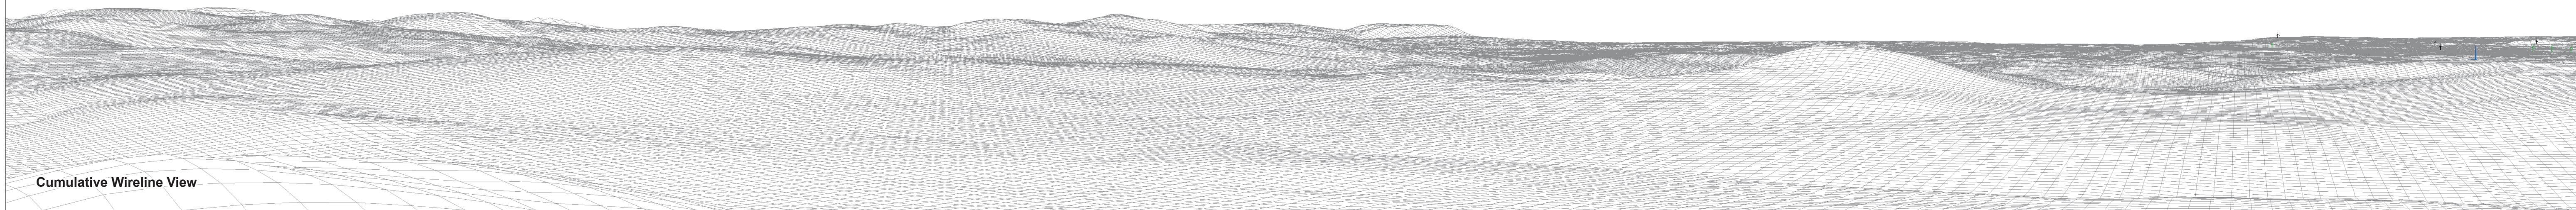

Ailt Dearg (46.6km)  
Srondoire (46.5km)

Proposed Development (7.7km)

Castlemilk (35.2km)  
Mossneuk Farm (20km)

Middleton Farm (18km) Neilstonside (21.2km)  
Wester Plymuir (16.9km) Braco (15.6km)  
Radio City Community Wind Farm (3.2km)

OS reference	225980 E 659076 N	Horizontal field of view	90° (cylindrical projection)
Elevation	483.35 m AOD	Principal distance	522 mm
Direction of view	329° - 59°	Paper size	841 x 297 mm (half A1)
Nearest turbine	7.675 km	Correct printed image size	820 x 130 mm

Figure 2.6a  
Viewpoint 5: Irish Law Cumulative Wireline